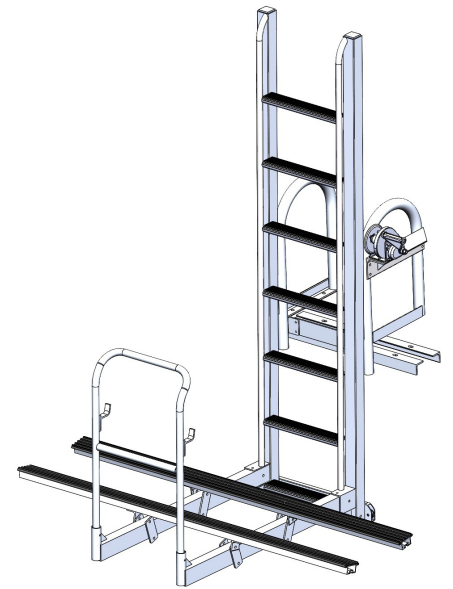

## 5 Step Heavy Duty

3' Travel  
6' Bunks  
56" Clear Entry  
Support up to 350lbs

## 7 Step Heavy Duty

5' Travel  
6' Bunks  
56" Clear Entry  
Support up to 350lbs

Heavy Duty Models include 1' wide x 5' long boarding platform

## FEATURES

- 1) 6061-T6 marine grade aluminum
- 2) 300 series stainless-steel hardware
- 3) Fully welded construction for non-adjustable parts
- 4) Stainless-steel brake winch with stainless-steel cable & hardware
- 5) 6' aluminum extruded adjustable bunks for varying kayak widths
- 6) Hand rail for stable entry & boarding
- 7) Universal foot-print to allow for both dock & seawall mount
- 8) Heavy duty kayak launch comes with Titan boarding platform
- 9) Fully adjustable bunks